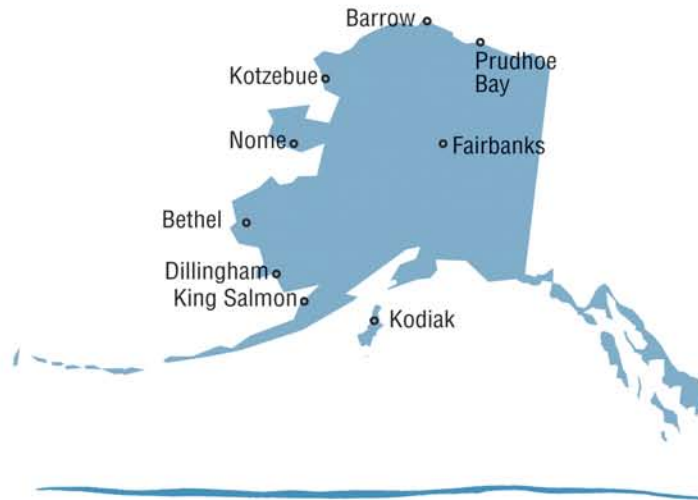

SHIP YOUR ITEMS FROM ANY OF THESE LOCATIONS

**Please call your cargo station to
book your shipment.**

To Anchorage:

Prudhoe Bay	907.659.2688
Barrow	907.852.8820
Kotzebue	907.442.3477
Nome	907.443.2711
Bethel.....	907.543.3907
King Salmon	907.246.6181
Dillingham	907.842.4173
Kodiak	907.487.2565
Fairbanks	907.474.9186

To Fairbanks:

Barrow	907.852.8820

Air Cargo
Alaska Airlines

CSAs: Please use SCR 9988 on the AWB.