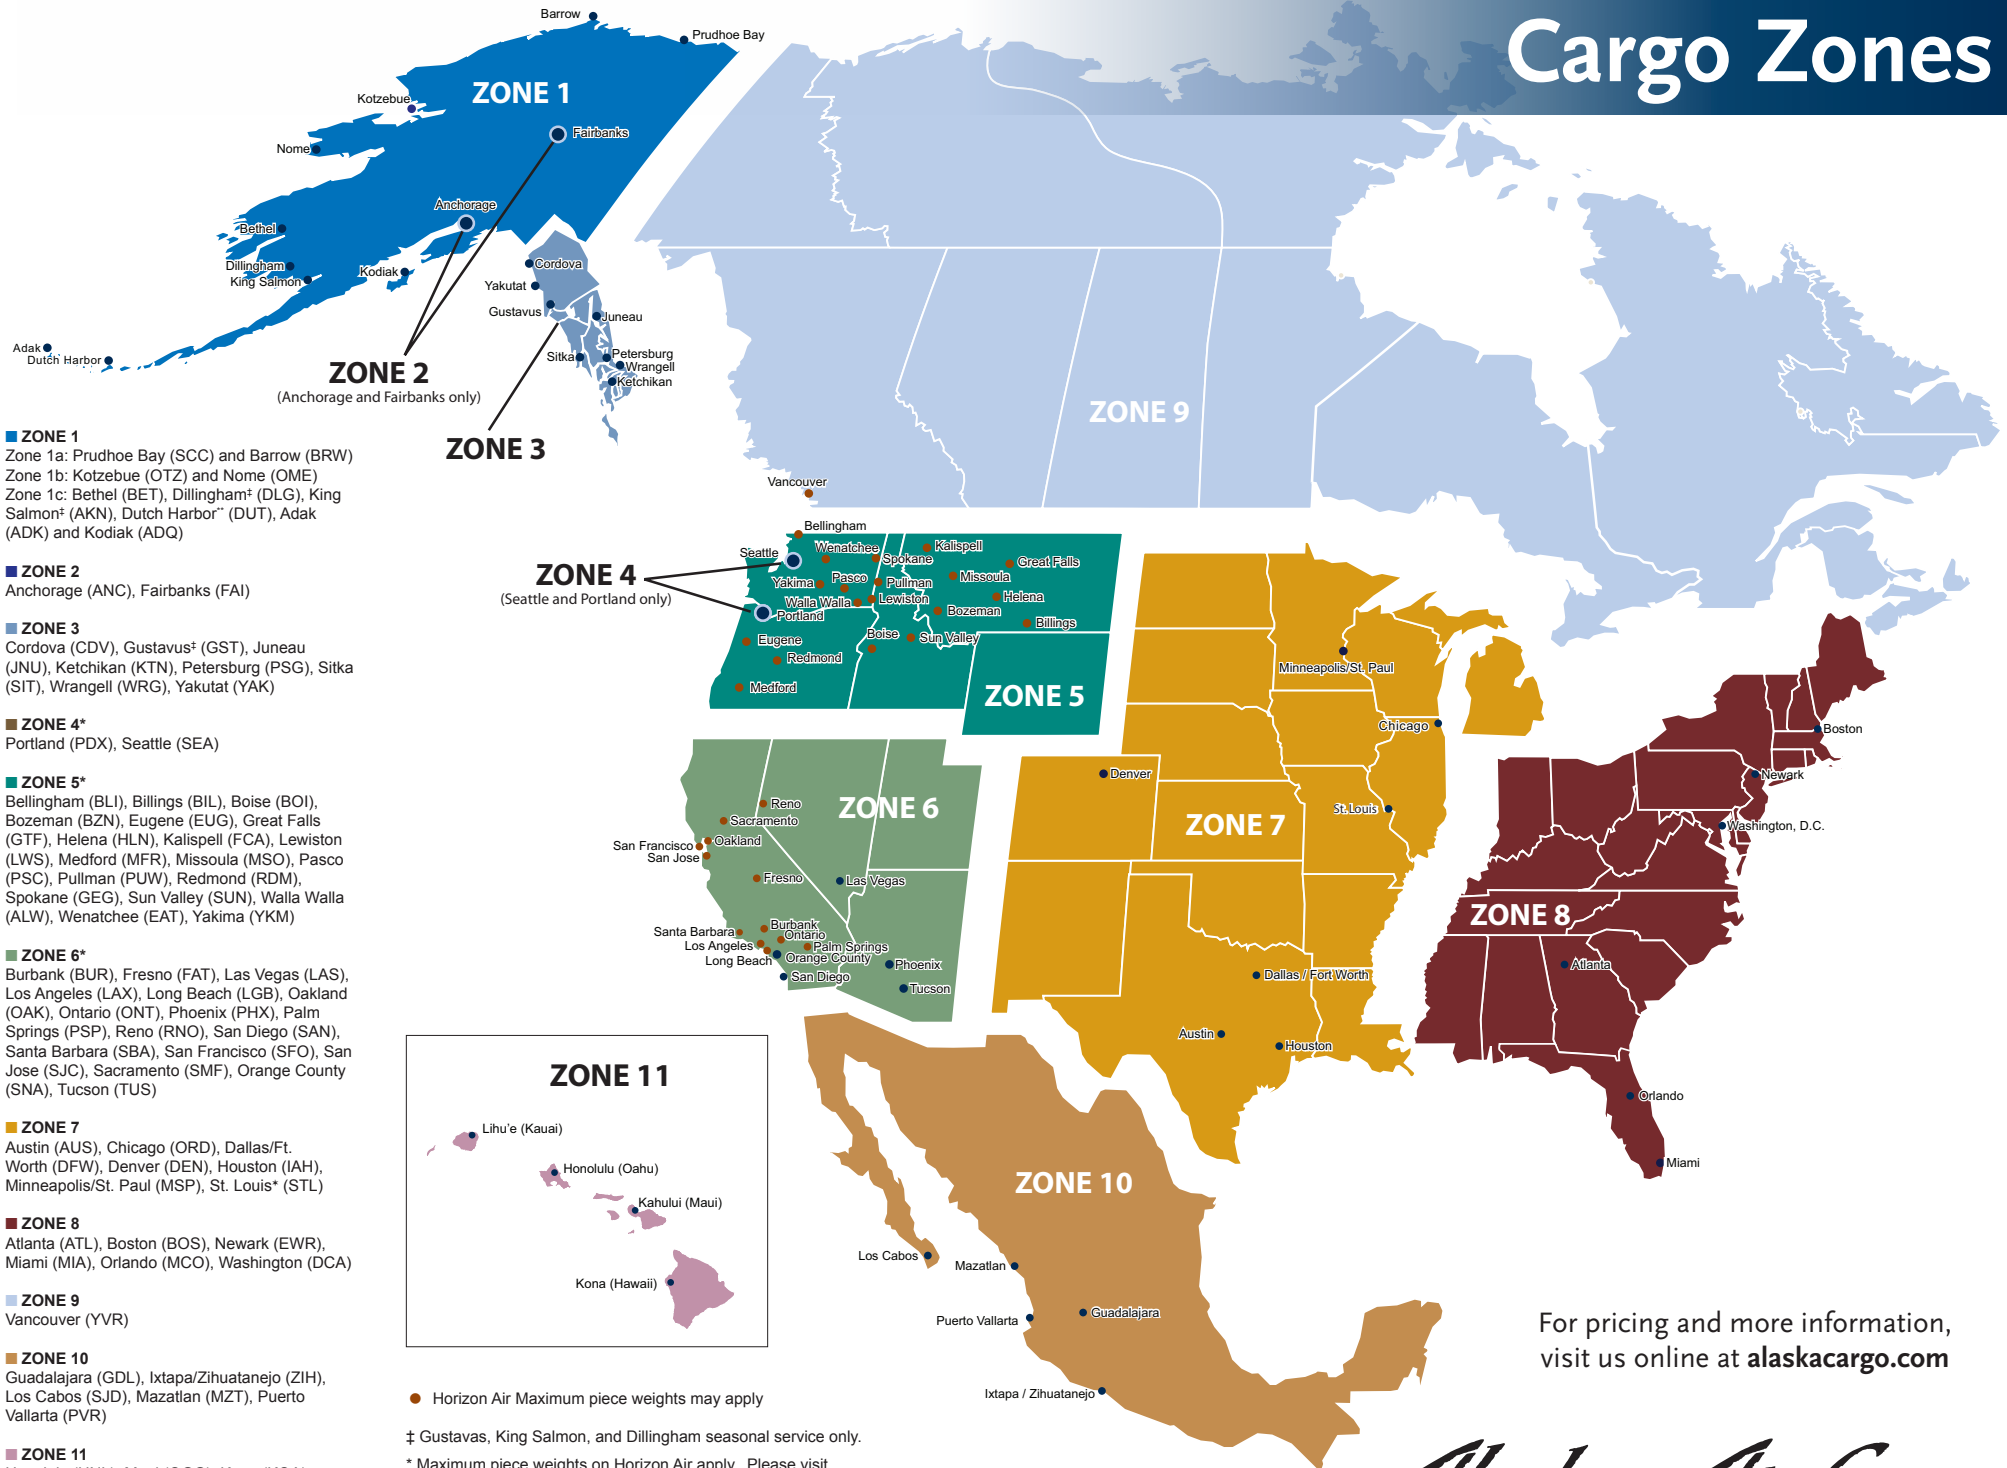

# Cargo Zones

**■ ZONE 1**  
 Zone 1a: Prudhoe Bay (SCC) and Barrow (BRW)  
 Zone 1b: Kotzebue (OTZ) and Nome (OME)  
 Zone 1c: Bethel (BET), Dillingham\* (DLG), King Salmon\* (AKN), Dutch Harbor\* (DUT), Adak (ADK) and Kodiak (ADQ)

**■ ZONE 2**  
 Anchorage (ANC), Fairbanks (FAI)

**■ ZONE 3**  
 Cordova (CDV), Gustavus\* (GST), Juneau (JNU), Ketchikan (KTN), Petersburg (PSG), Sitka (SIT), Wrangell (WRG), Yakutat (YAK)

**■ ZONE 4\***  
 Portland (PDX), Seattle (SEA)

**■ ZONE 5\***  
 Bellingham (BLI), Billings (BIL), Boise (BOI), Bozeman (BZN), Eugene (EUG), Great Falls (GTF), Helena (HLN), Kalispell (FCA), Lewiston (LWS), Medford (MFR), Missoula (MSO), Pasco (PSC), Pullman (PUW), Redmond (RDM), Spokane (GEG), Sun Valley (SUN), Walla Walla (ALW), Wenatchee (EAT), Yakima (YKM)

**■ ZONE 7**  
 Austin (AUS), Chicago (ORD), Dallas/Ft. Worth (DFW), Denver (DEN), Houston (IAH), Minneapolis/St. Paul (MSP), St. Louis\* (STL)

**■ ZONE 8**  
 Atlanta (ATL), Boston (BOS), Newark (EWR), Miami (MIA), Orlando (MCO), Washington (DCA)