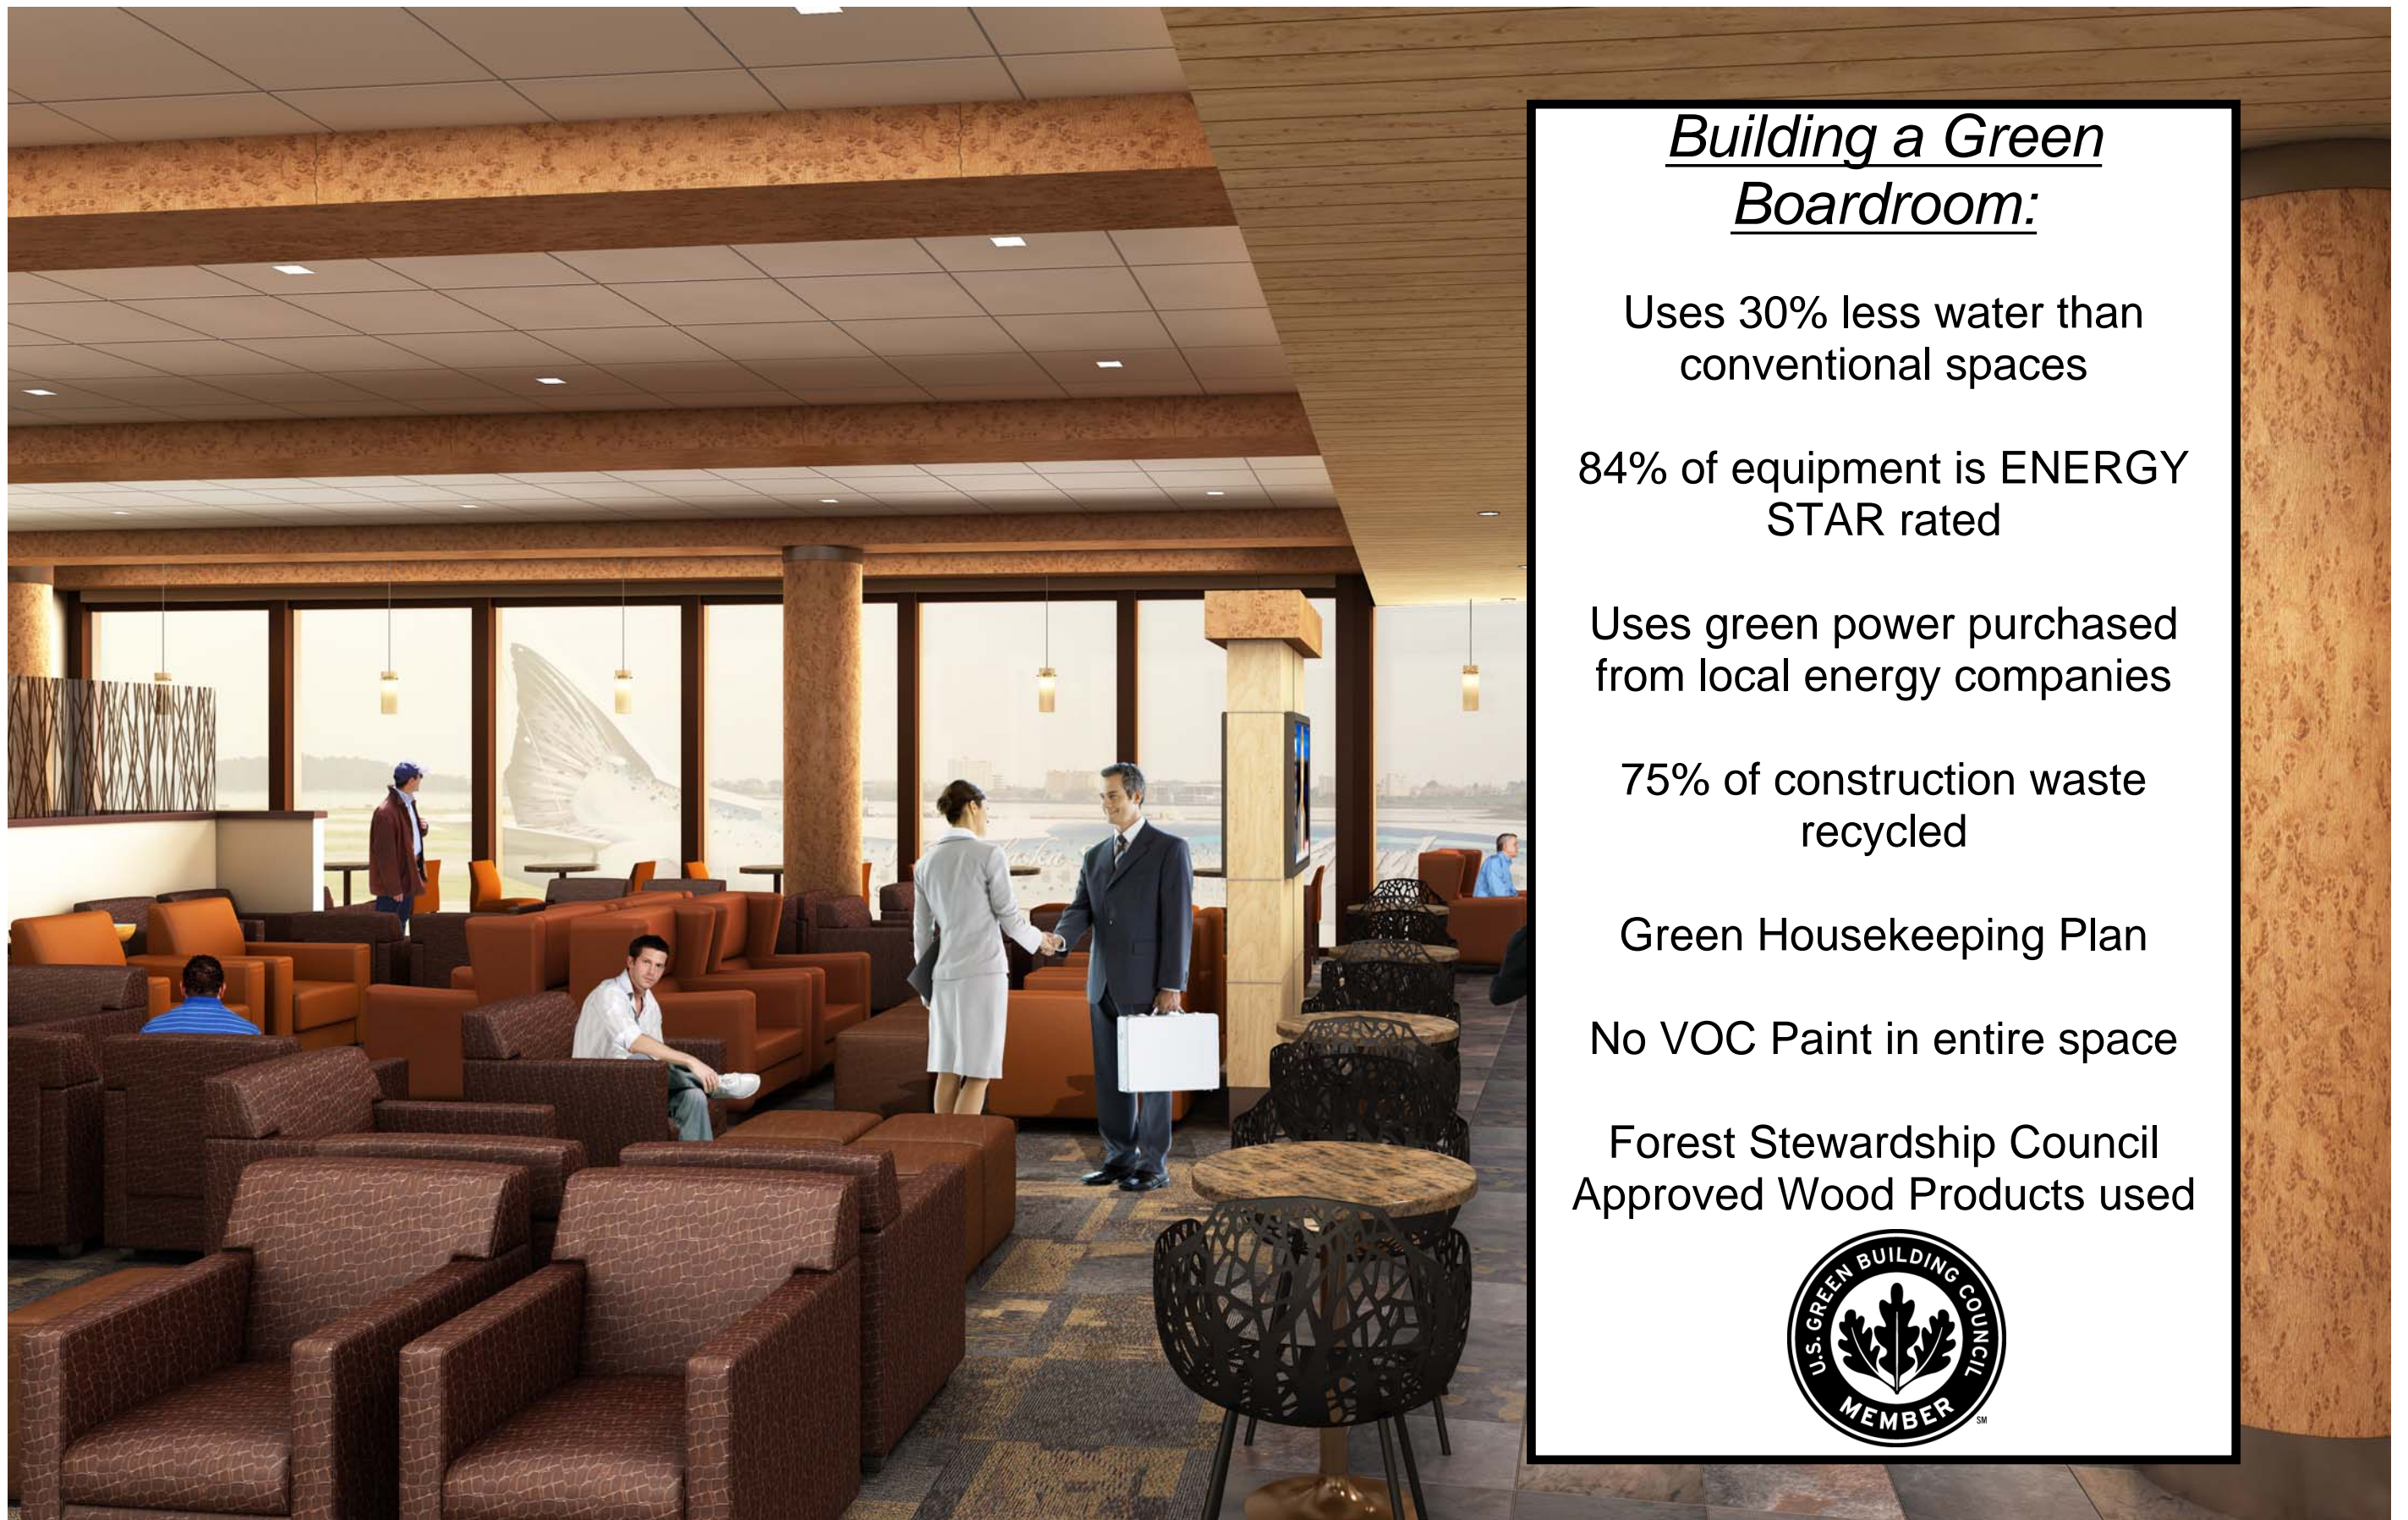

*Building a Green
Boardroom:*

Uses 30% less water than
conventional spaces

84% of equipment is ENERGY
STAR rated

Uses green power purchased
from local energy companies

75% of construction waste
recycled

Green Housekeeping Plan

No VOC Paint in entire space

Forest Stewardship Council
Approved Wood Products used

LAX T6 BOARD ROOM LOUNGE

Hensel Phelps
Construction Co.

LAX T6 BOARD ROOM BAR

June 28, 2011

**Hensel Phelps
Construction Co.**